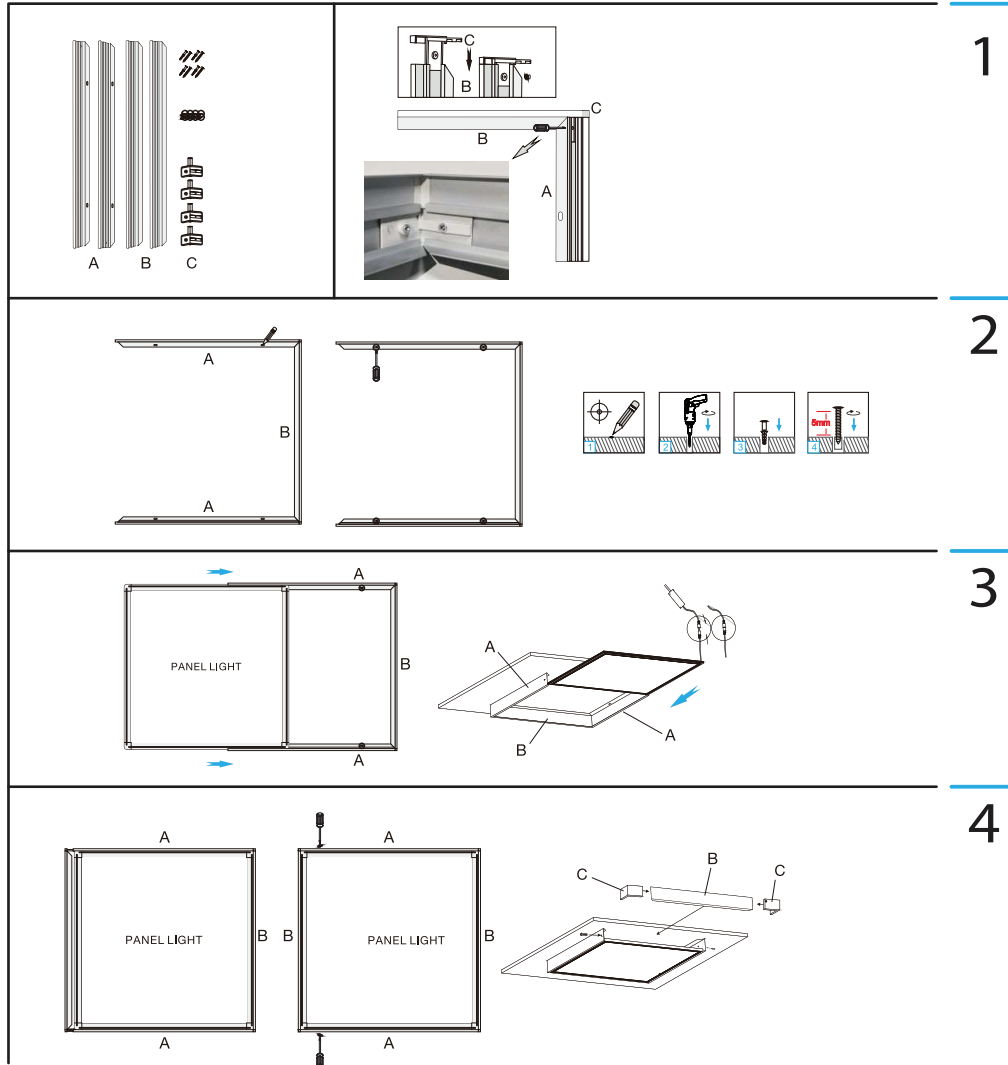

SURFACE MOUNTING

Instructions GALAXY UGR<19

ATTENTION!

Accessories not included.

The installation must be done by a qualified electrician who follows these instructions scrupulously. Only qualified personnel should perform maintenance operations on the product. Ensure the rated voltage of the device is compatible with the power supply voltage. Use a supply cable in conformity with the requirements of the low voltage installations standards.

I. Specifications 60x60

Power	40W
Input voltage	220-240 V/AC 50Hz
Lumens	3200
IP	IP42
Color temperature	4000K
Life span (hrs)	25.000
Switch cycles	20.000

ATTENTION!

The product should not be altered. Any alteration can make the product hazardous and voids the guarantee. Do not cover it with paper or others flammable materials. Do not wash the lamp or any other type of liquid and/or chemical.