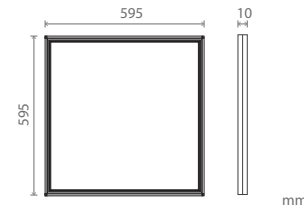

I. Specifications 60x60

Power	40W
Input voltage	220-240 V/AC 50Hz
Lumens	3200
IP	IP42
Color temperature	4000K
Life span (hrs)	25.000
Switch cycles	20.000

ATTENTION!

The product should not be altered. Any alteration can make the product hazardous and voids the guarantee. Do not cover it with paper or others flammable materials. Do not wash the lamp or any other type of liquid and/or chemical.